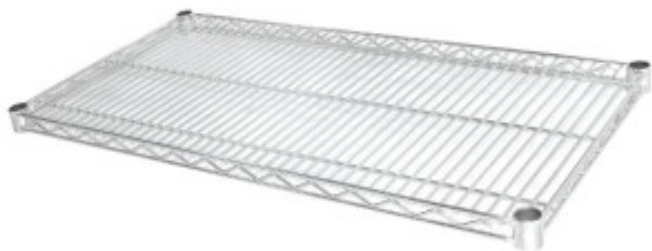

Metal Shelves - W 1220 x D 457 mm - Set of 2

GEU890

VOGUE

This **Set of 2 Chrome Metal Shelves** is perfect for creating your own customized storage system from our wide range of components that can be assembled to fit any space. Its length is 1220 mm.

Product Features:

Number of Levels : 4

Length (mm) : 1220

Depth (mm) : 457

Weight (kg) : 9.2

Subject : chrome

type-of-shelf : grided

Informations Logistiques :

Largeur : 1250 mm

Profondeur : 470 mm

Hauteur : 90 mm