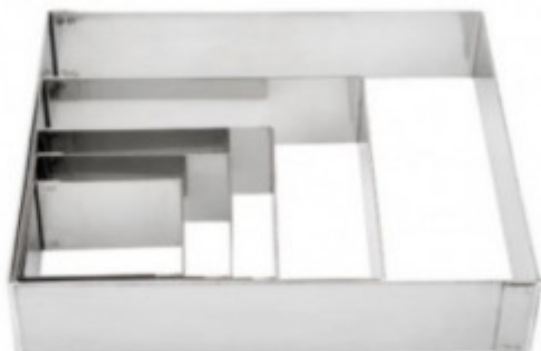

Square Pastry Frame - 10 x 10 cm

LR68411

The logo for Lacor, featuring a red curved line above the brand name 'Lacor' in a bold, black, sans-serif font.

Product Features:

Pierced : no	Length (mm) : 100	Depth (mm) : 100
Height (mm) : 40	Weight (kg) : 0.21	Subject : stainless-steel
Country of Manufacture : china	Color : silver-stainless-steel	Dishwasher safe : yes
Microwave cooking : no	Baking in the oven : yes	Shape : square
Freezer use : yes	Type of stainless steel : stainless-steel-18-10	type-of-mold : square

Informations Logistiques :

Largeur : 100 mm	Profondeur : 40 mm	Hauteur : 100 mm
-------------------------	---------------------------	-------------------------