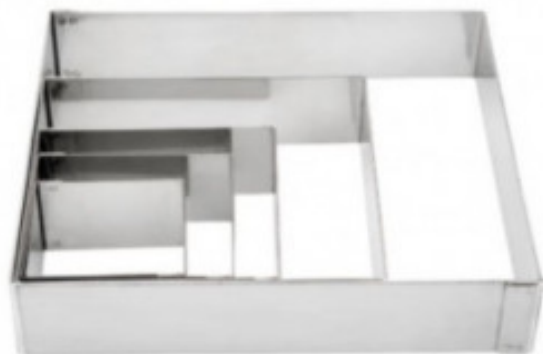

# Square Pastry Frame - 20 x 20 cm

LR68240

The logo for Lacor, featuring a red curved line above the brand name 'Lacor' in a bold, black, sans-serif font.

## Product Features:

<b>Pierced</b> : no	<b>Length (mm)</b> : 200	<b>Depth (mm)</b> : 200
<b>Height (mm)</b> : 40	<b>Weight (kg)</b> : 0.32	<b>Subject</b> : stainless-steel
<b>Country of Manufacture</b> : china	<b>Color</b> : silver-stainless-steel	<b>Dishwasher safe</b> : yes
<b>Microwave cooking</b> : no	<b>Baking in the oven</b> : yes	<b>Shape</b> : square
<b>Freezer use</b> : yes	<b>Type of stainless steel</b> : stainless-steel-18-10	<b>type-of-mold</b> : square