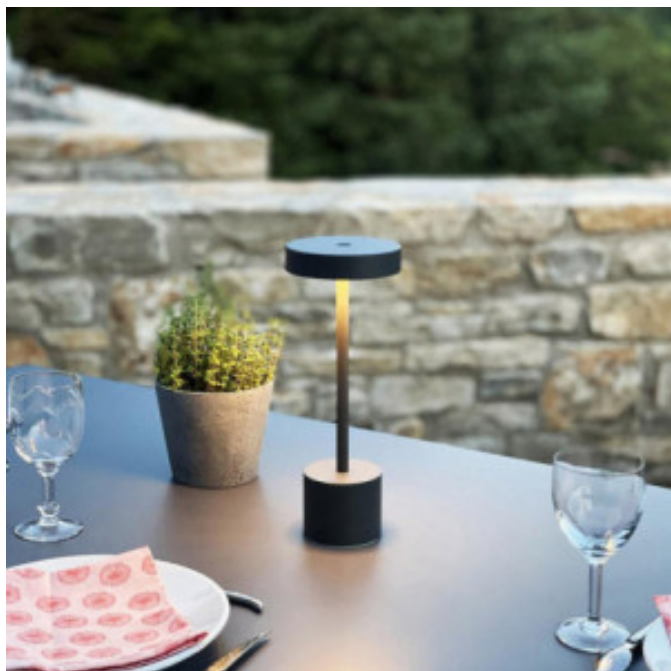

# Aluminum Touch Table Lamp - Roby Rock LYROBYROCK

**Lumisky**  
your personal light designer

## Product Features:

**Height (mm) :** 300

**Subject :** aluminum

**Color :** grey

**Diameter (mm) :** 118

**Protection index (IP) :** ip54

**Field of use :** interior-and-exterior

**Type of Lamp :** wireless

**Lamp :** table

**lumens :** 200

**brightness :** warm-white